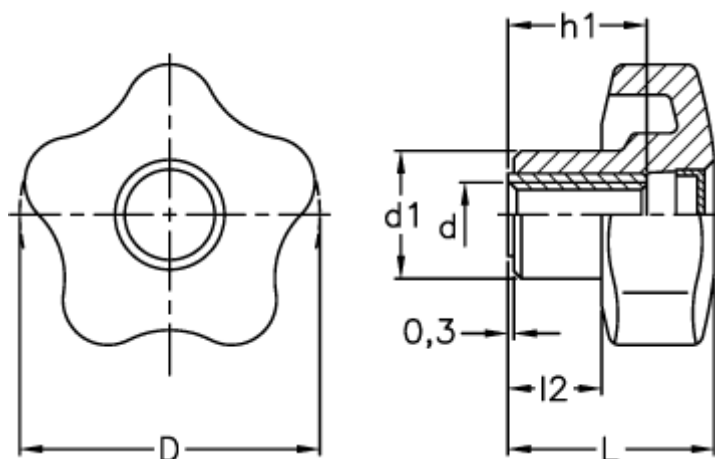

Article number: 23020700149
Description: E+G Lobe knob
VCT.63 B-M12-C9, black cap

Measures

D = 63
d1 = 22
d 6H = M12
h1 = 26
L = 37.0
l2 = 16